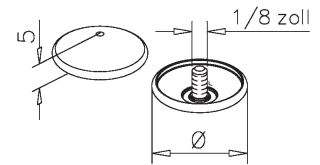

Mirror demisting pad - 52...

self-adhesive, 230 V

Art.no.	H x B		
48.5215.200.00	150 x 200 mm	5,5 Watt	1
48.5227.274.00	274 x 274 mm	12,5 Watt	1
48.5227.524.00	274 x 524 mm	26 Watt	1
48.5241.100.00	410 x 1000 mm	76 Watt	1
48.5241.400.00	410 x 400 mm	30 Watt	1
48.5241.600.00	410 x 600 mm	46 Watt	1
48.5252.102.00	524 x 1024 mm	100 Watt	1
48.5252.524.00	524 x 524 mm	50 Watt	1
48.5252.800.00	524 x 800 mm	80 Watt	1

Mirror adhesive tape - 5000

PE, 19,0 x 1,0 mm

Art.no.		
48.5000.005.00	L 5 m	1
48.5000.066.00	L 66 m	1

Mirror adhesive - 5010

OttoColl S 16

Art.no.		
48.5010.000.00	310 ml	1

Mirror screws - 5300 / 20

brass stainless steel effect (100 pieces)

Art.no.	Ø	
48.5300.016.20	16 mm	1
48.5300.019.20	19 mm	1

Mirror screws - 5300 / 17

brass nickel-plated (100 pieces)

Art.no.	Ø	
48.5300.016.17	16 mm	1
48.5300.019.17	19 mm	1

Spacers - 5310

(100 pieces)

Art.no.	
48.5310.008.00	1

Wood screws - 5320

with inner thread, iron (100 pieces)

Art.no.	
48.5320.440.00	1

INFO Mirror screws