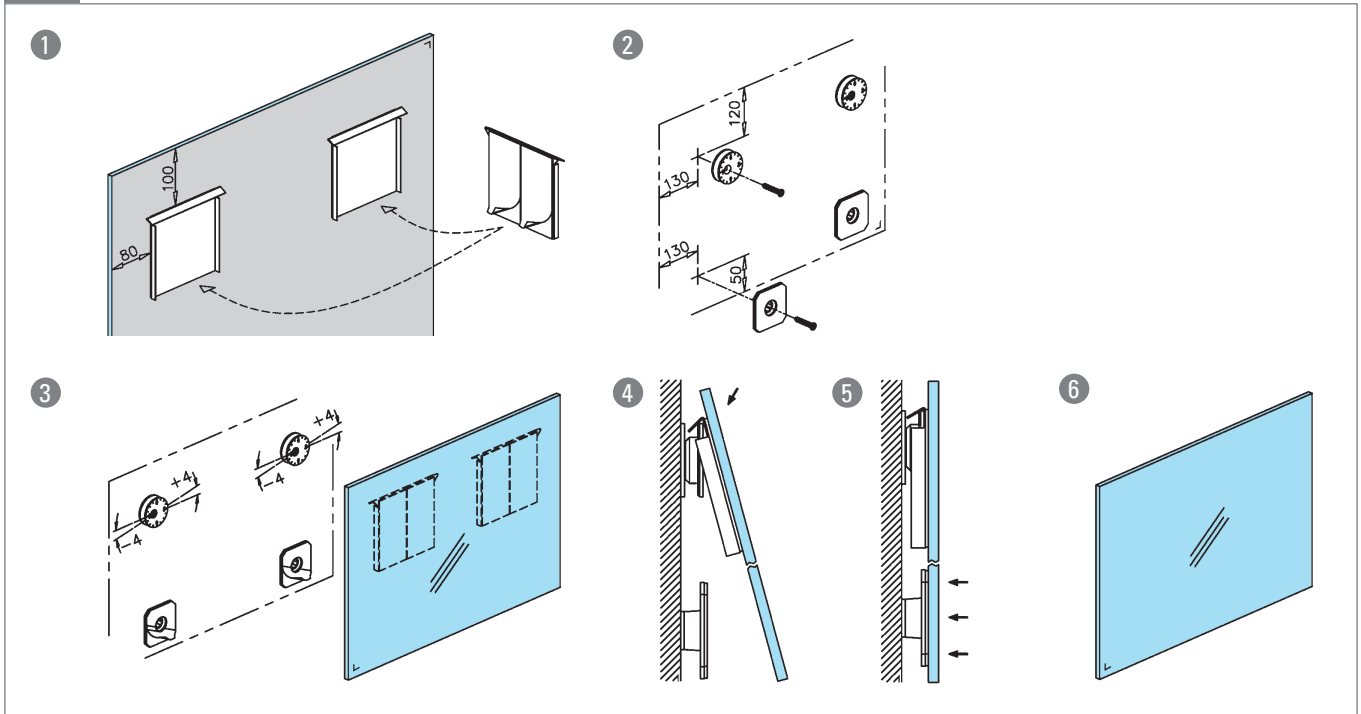

INFO Mirror fixation kit