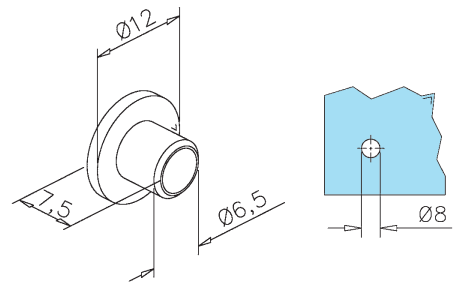

Mirror demisting pad - 52...

self-adhesive, 230 V

Art.no.	H x B		
48.5215.200.00	150 x 200 mm	5,5 Watt	1
48.5227.274.00	274 x 274 mm	12,5 Watt	1
48.5227.524.00	274 x 524 mm	26 Watt	1
48.5241.100.00	410 x 1000 mm	76 Watt	1
48.5241.400.00	410 x 400 mm	30 Watt	1
48.5241.600.00	410 x 600 mm	46 Watt	1
48.5252.102.00	524 x 1024 mm	100 Watt	1
48.5252.524.00	524 x 524 mm	50 Watt	1
48.5252.800.00	524 x 800 mm	80 Watt	1

Mirror adhesive tape - 5000

PE, 19,0 x 1,0 mm

Art.no.		
48.5000.005.00	L 5 m	1
48.5000.066.00	L 66 m	1

Mirror adhesive - 5010

OttoColl S 16

Art.no.		
48.5010.000.00	310 ml	1

Mirror screws - 5300 / 20

brass stainless steel effect (100 pieces)

Art.no.	Ø	
48.5300.016.20	16 mm	1
48.5300.019.20	19 mm	1

Mirror screws - 5300 / 17

brass nickel-plated (100 pieces)

Art.no.	Ø	
48.5300.016.17	16 mm	1
48.5300.019.17	19 mm	1

Spacers - 5310

(100 pieces)

Art.no.	
48.5310.008.00	1

Wood screws - 5320

with inner thread, iron (100 pieces)

Art.no.	
48.5320.440.00	1

INFO Mirror screws