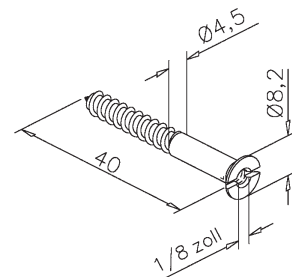

Mirror demisting pad - 52...

self-adhesive, 230 V

Art.no.	H x B		
48.5215.200.00	150 x 200 mm	5,5 Watt	1
48.5227.274.00	274 x 274 mm	12,5 Watt	1
48.5227.524.00	274 x 524 mm	26 Watt	1
48.5241.100.00	410 x 1000 mm	76 Watt	1
48.5241.400.00	410 x 400 mm	30 Watt	1
48.5241.600.00	410 x 600 mm	46 Watt	1
48.5252.102.00	524 x 1024 mm	100 Watt	1
48.5252.524.00	524 x 524 mm	50 Watt	1
48.5252.800.00	524 x 800 mm	80 Watt	1

Mirror adhesive tape - 5000

PE, 19,0 x 1,0 mm

Art.no.		
48.5000.005.00	L 5 m	1
48.5000.066.00	L 66 m	1

Mirror adhesive - 5010

OttoColl S 16

Art.no.		
48.5010.000.00	310 ml	1

Mirror screws - 5300 / 20

brass stainless steel effect (100 pieces)

Art.no.	Ø	
48.5300.016.20	16 mm	1
48.5300.019.20	19 mm	1

Mirror screws - 5300 / 17

brass nickel-plated (100 pieces)

Art.no.	Ø	
48.5300.016.17	16 mm	1
48.5300.019.17	19 mm	1

Spacers - 5310

(100 pieces)

Art.no.	
48.5310.008.00	1

Wood screws - 5320

with inner thread, iron (100 pieces)

Art.no.	
48.5320.440.00	1

INFO Mirror screws